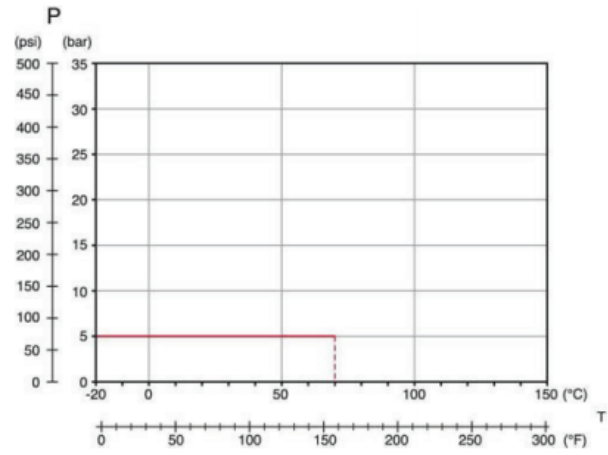

AVOL valves are our range of industrial valves selected by our experienced technical sales team.

SERIES: 10046

Pressure Loss Chart, Pressure/ Temperature Chart

ALL VALVES ONLINE

VALVE DIMENSIONS

Offering a full range of actuated valve packages, manual valve range, pipe fittings and pumps, we have a product for all your requirements. As an ISO 9001-2015 Quality Approved and certified company, All Valves offer a quality service from pre-sale to post sale. Shipping millions of pounds in value of manual valve and actuated valve packages all over the world since its formation, All Valves are a trusted valve and actuator supplier to many companies all over the world. Working with the leading brands in most industries.

T +44 (0)1386 552369

E sales@allvalves.co.uk

W www.allvalves.co.uk

F +44 (0)1386 554227