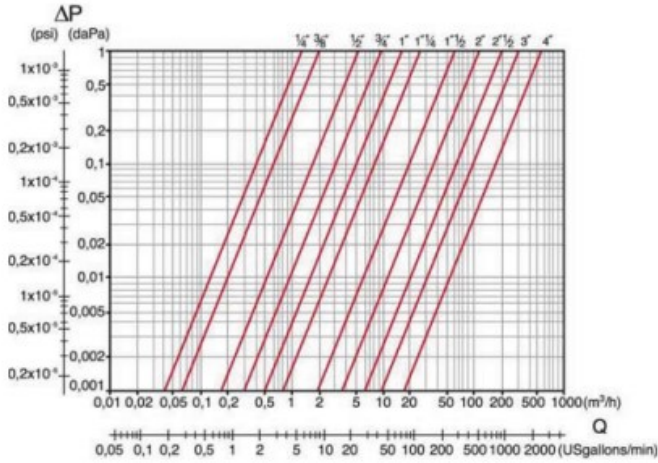

AVOL valves are our range of industrial valves selected by our experienced technical sales team.

SERIES: 10046

Pressure Loss Chart, Pressure/ Temperature Chart

ALL VALVES ONLINE

VALVE DIMENSIONS

Offering a full range of actuated valve packages, manual valve range, pipe fittings and pumps, we have a product for all your requirements. As an ISO 9001-2015 Quality Approved and certified company, All Valves offer a quality service from pre-sale to post sale. Shipping millions of pounds in value of manual valve and actuated valve packages all over the world since its formation, All Valves are a trusted valve and actuator supplier to many companies all over the world. Working with the leading brands in most industries.

T +44 (0)1386 552369

E sales@allvalves.co.uk

W www.allvalves.co.uk

F +44 (0)1386 554227