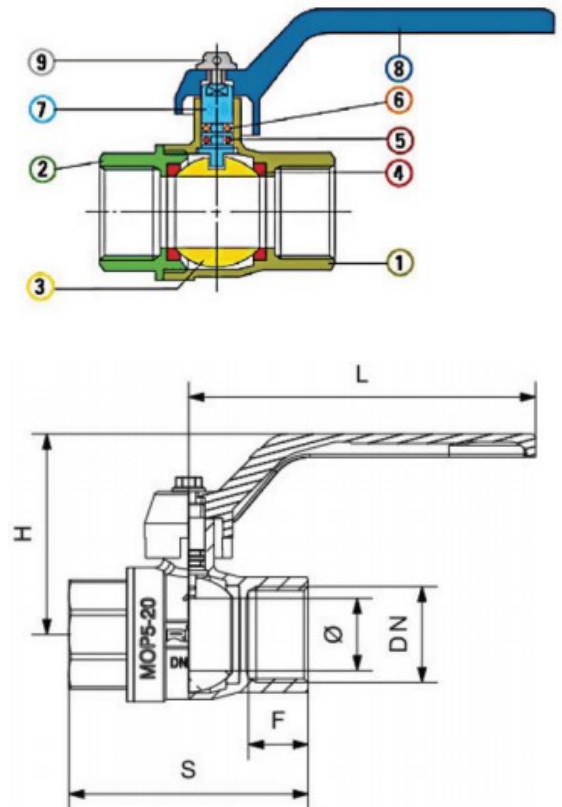

## SERIES: 10046

MANUFACTURER: **AVOL**  
INDUSTRIAL VALVES

VALVE DIMENSIONS

No	Name	Materials
1	Body	Nickel Plated Brass
2	Body End	Nickel Plated Brass
3	Ball	Chrome Plated Brass
4	Seat	PTFE
5	O'Ring	FKM
6	O'Ring	NBR
7	Stem	Brass
8	Lever	Aluminium
9	Screw	Zinc Plated Steel

Size	Ø	H	S	L	F	Kv	Kg
1/4"	10	48	45	80	12.5	4.1	0.12
3/8"	10	48	45	80	12.5	6.3	0.12
1/2"	15	55	59	105	17	15.8	0.22
3/4"	20	66	69	120	18	29	0.36
1"	25	70	83	120	22	50	0.55
1 1/4"	32	83	94	135	24	82	0.86
1 1/2"	40	93	102	165	24	184	1.15
2"	50	102	124	160	28	340	1.8
2 1/2"	65	143	148	265	30	580	3.72
3"	80	153	171	265	33	940	5.1
4"	100	172	206	265	40	1600	8.11